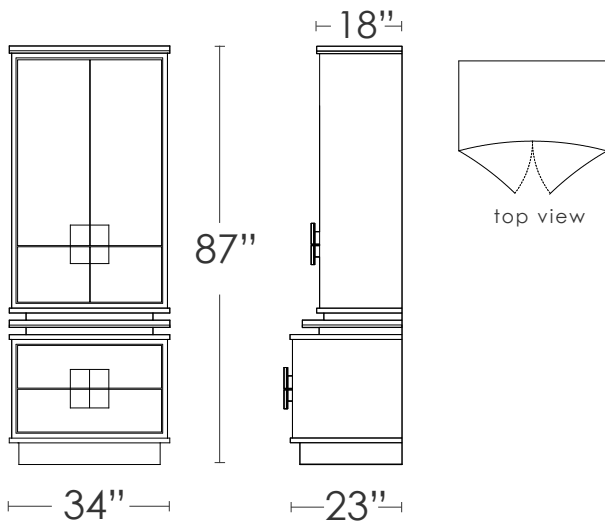

CONCAVE ARMOIRE I

Custom pulls detail

CONCAVE ARMOIRE I

MATERIALS:

cayenne color
 aniline-dyed maple

white lacquer

* other materials available

The sensational concave curved front armoire takes center stage with its cayenne aniline-dyed solid maple and white lacquer finishes. Versatile, this cabinet comes with three drawers and adjustable shelves. The attention to details such as found in the dramatic door pulls make this a contemporary masterpiece. Other heights available upon request.