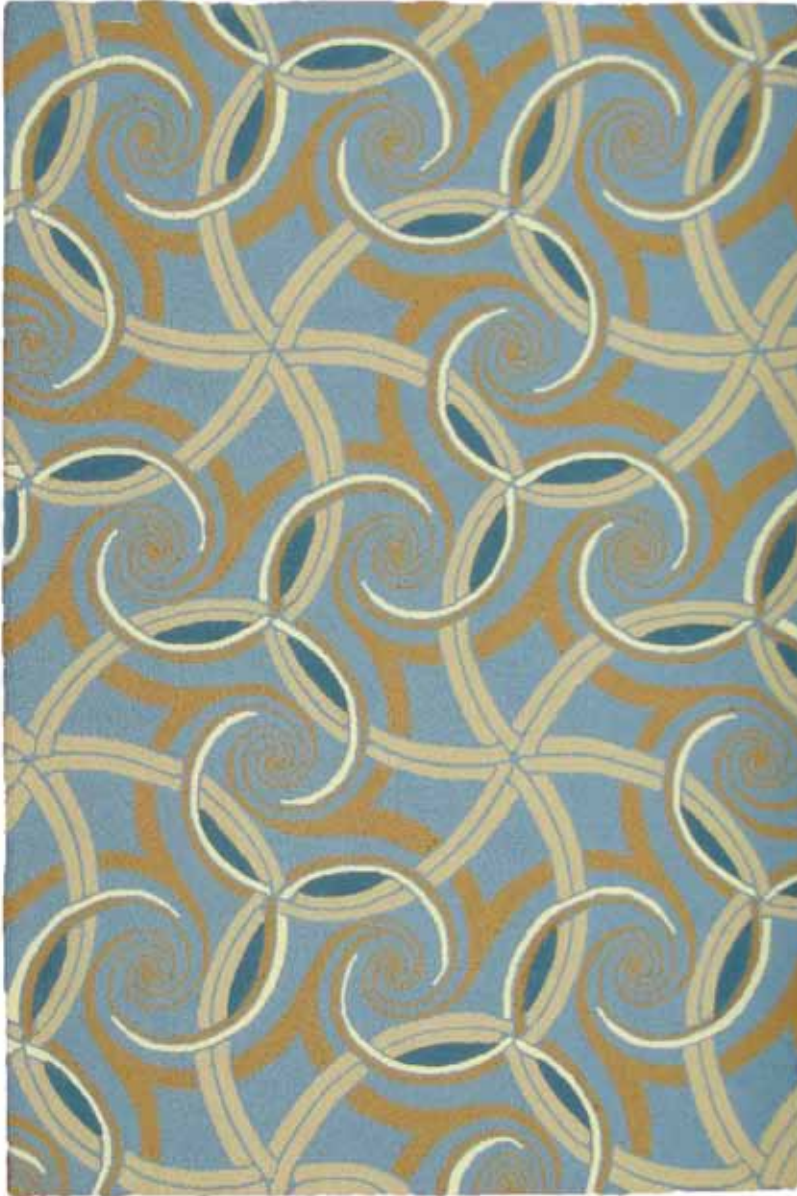

SWIRL SM

COLORWAYS

VANILLA PARFAIT

AUTUMN

WINTER

SPRING

VANILLA

CHOCOLATE

COLORWAY: SUMMER

SIZE: 3'X8'6"

*colors may vary

*available in several colors and other rug sizes

MATERIALS:

100% Semi Worsted New Zealand wool H450 weight with latex backing. Cut and loop pile with pencil carvings.

The Swirl SM rugs feature an even surface of loop pile with plush cut pile accents with an allover motion effect. Made from the highest quality wool, the Aspen runner is hand tufted by experienced craftsmen that bring tradition and originality to this contemporary rug. Slight variations in color and design are normal. Our Rug Recycling Initiative applies to all dps rugs.