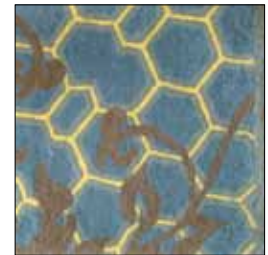

## COLORWAYS

BOULDER

DANISH MORNING

MEDITERANIAN

PACIFIC

### COLORWAY: DANISH MORNING

### SIZE: 3'X8'6"

\*colors may vary

\*available in several colors and other rug sizes

### MATERIALS:

100% Semi Worsted New Zealand wool H450 weight with latex backing. Cut and loop pile with pencil carvings.

The bold Lotus rugs cleverly combine cut and loop, high and low pile in distince color combinations for a dynamic and harmonious composition. The Lotus runner is hand tufted by experienced craftsmen that bring tradition and originality to this contemporary rug. Slight variations in color and design are normal. Our Rug Recycling Initiative applies to all dps rugs.