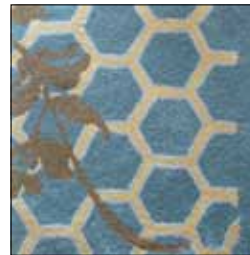

## COLORWAYS

BOULDER

DANISH MORNING

MEDITERANIAN

PACIFIC

### SIZE: 3'X8'6"

\*colors may vary

\*available in several colors and other rug sizes

### MATERIALS:

100% Semi Worsted New Zealand wool H450 weight with latex backing. Cut and loop pile with pencil carvings.

The bold Lotus rugs cleverly combine cut and loop, high and low pile in distince color combinations for a dynamic and harmonious composition. The Lotus runner is hand tufted by experienced craftsmen that bring tradition and originality to this contemporary rug. Slight variations in color and design are normal. Our Rug Recycling Initiative applies to all dps rugs.