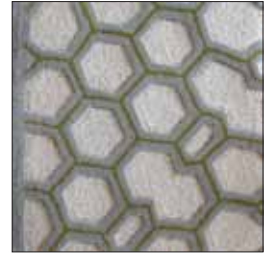

HEXAGON MUTATION

COLORWAYS

DANISH MORNING

FROST

SAMSARA

YUMA

COLORWAY: DANISH MORNING

SIZE: 8'x10'

*colors may vary

*available in several colors and other rug sizes

MATERIALS:

100% Semi Worsted New Zealand wool H450 weight with latex backing.

The bold Lotus rugs cleverly combine cut and loop, high and low pile in distinct color combinations for a dynamic and harmonious composition. The Lotus runner is hand tufted by experienced craftsmen that bring tradition and originality to this contemporary rug. Slight variations in color and design are normal. Our Rug Recycling Initiative applies to all dps rugs.