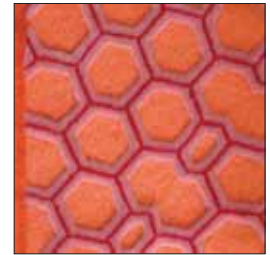

HEXAGON MUTATION

COLORWAYS

DANISH MORNING

FROST

SAMSARA

YUMA

COLORWAY: DANISH MORNING

SIZE: 8'x10'

*colors may vary

*available in several colors and other rug sizes

MATERIALS:

100% Semi Worsted New Zealand wool H450 weight with latex backing.

The bold Lotus rugs cleverly combine cut and loop, high and low pile in distinct color combinations for a dynamic and harmonious composition. The Lotus runner is hand tufted by experienced craftsmen that bring tradition and originality to this contemporary rug. Slight variations in color and design are normal. Our Rug Recycling Initiative applies to all dps rugs.