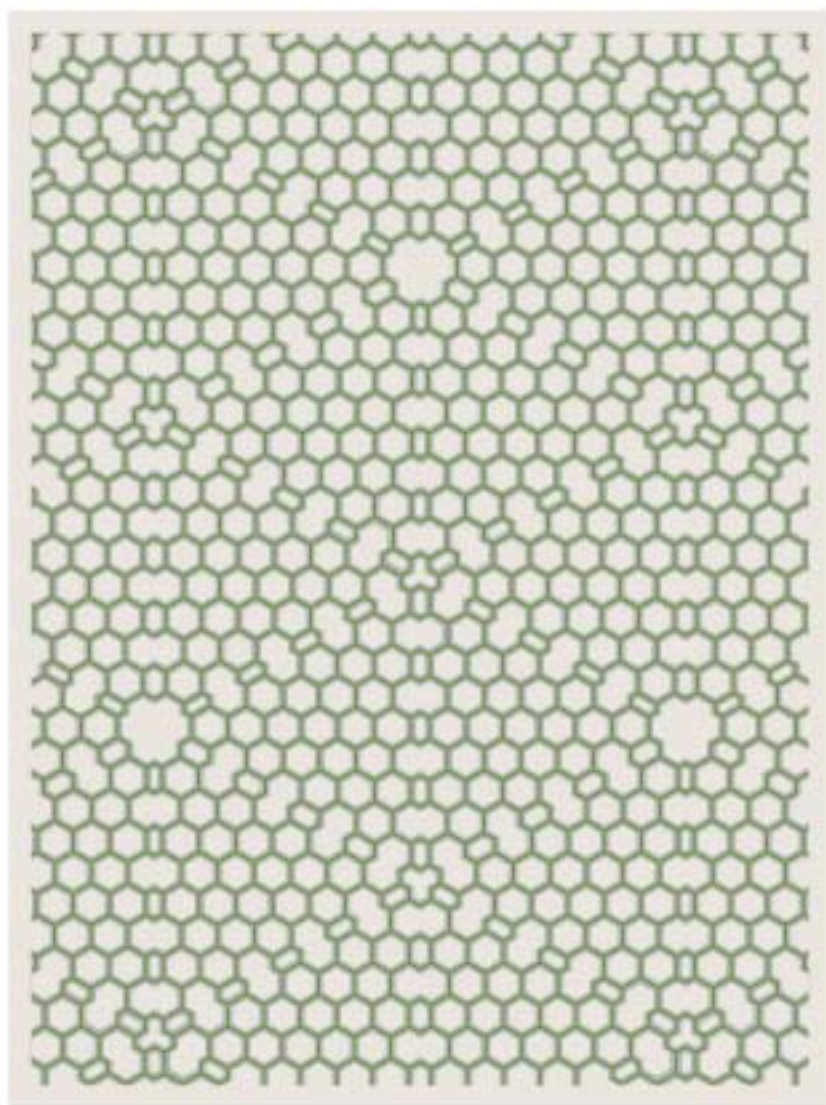

HEXAGON MUTATION

COLORWAYS

DANISH MORNING

FROST

SAMARA

YUMA

COLORWAY: DANISH MORNING

SIZE: 8'x10'

*colors may vary

*available in several colors and other rug sizes

MATERIALS:

100% Semi Worsted New Zealand wool H450 weight with latex backing.

The Hexagon Mutation rug cleverly combines cut and loop pile in distinct color combinations for a dynamic and harmonious composition. Hexagon Mutation is hand tufted by experienced craftsmen that bring tradition and originality to this contemporary rug. Slight variations in color and design are normal. Our Rug Recycling Initiative applies to all dps rugs.