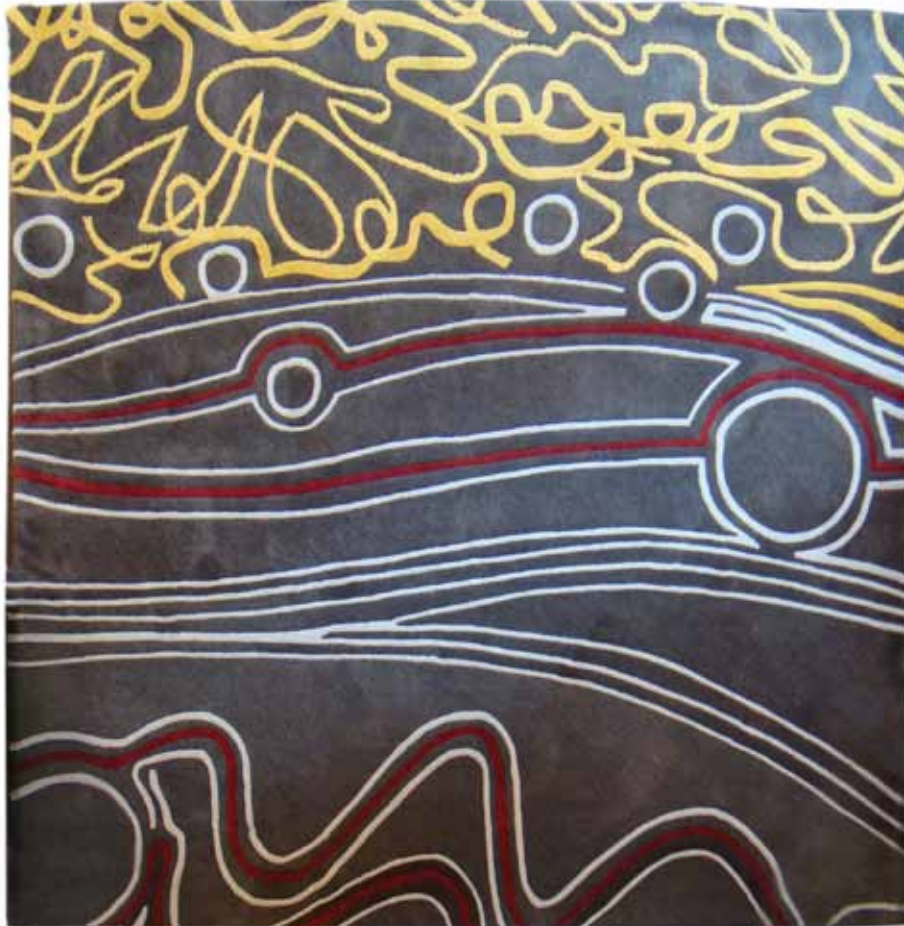

CONTINUUM AREA RUG

COLORWAYS

VINEYARD

ROYAL YACHT

COLORWAY: EVENING RAIN

SIZE: 6'X6'

*colors may vary

*available in several colors and other rug sizes

MATERIALS:

Shown in highland wool & Alpaca made in Peru.
Also available in New Zealand wool.

Made from the highest quality wool, the Continuum rug is hand tufted made from experienced craftsmen that bring tradition and originality to this contemporary rug. Slight variations in color and design are normal. Our Rug Recycling Initiative applies to all dps rugs.