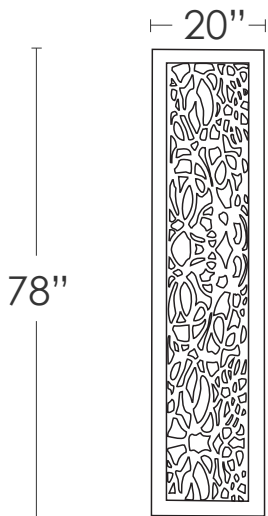

VINE SCREEN

VINE SCREEN

MATERIALS:

Maple with a solid, satin finish

Shown in Currant Red

* Can be made in two, three or four panels.

* Special colors & finishes available upon request with a slight up charge.

The Vine screen presents a remarkable feat of traditional craftsmanship featuring an exquisitely hand carved modern pattern.