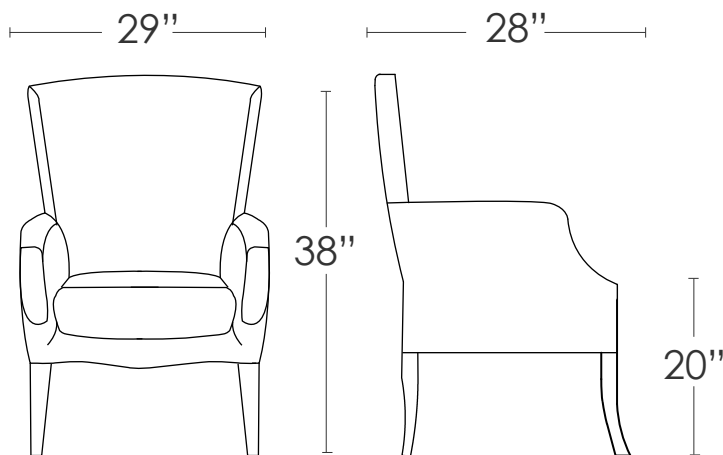

ORION CHAIR

ORION CHAIR

MATERIALS:

Maple legs stained walnut
COM upholstery

- * fabric/contrast welting C.O.M. or C.O.L.
- * other materials available

Our Orion Club Chair has a gracefully cut arm with a tight fitted, tailored back. It compliments our Olympia Chaise and is available in any wood stain on the solid maple legs. Other sizes available.

S-18