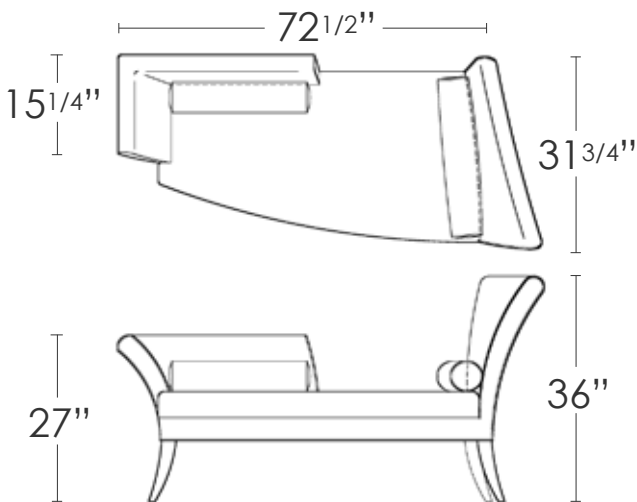

OLYMPIA CHAISE

OLYMPIA CHAISE

MATERIALS:

Maple legs stained walnut
COM upholstery

- * fabric C.O.M. or C.O.L.
- * other materials available

Our Olympia Chaise has a gracefully curved arm panel and snug cornered end with slender legs giving it a sense of lightness. The accent rolled pillows are a perfect compliment.

S-6