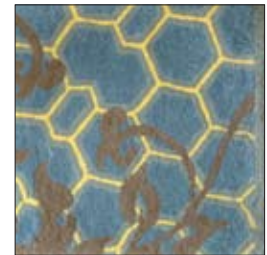

LOTUS FLUSH

COLORWAYS

BOULDER

DANISH MORNING

MEDITERANIAN

PACIFIC

COLORWAY: DANISH MORNING

Shown in

SIZE: 3'X8'6"

- *available in various colors and sizes
- *colors may have slight variations
- *custom colorway available

MATERIALS:

100% New Zealand wool H450 weight with latex backing.
Cut and loop pile with carvings.

The bold Lotus rugs have distinct color combinations for a dynamic and harmonious composition. The Lotus runner is hand tufted by experienced craftsmen that bring tradition and originality to this contemporary rug. Slight variations in color and design are normal. Our Rug Recycling Initiative applies to all dps rugs.