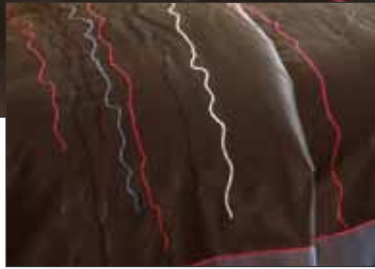

HYDRA/LINENS

COLORWAY: GLOAMING STAR

*Other colors available. Contact us for product information and ordering inquiries

These fine italian linens pair exquisite fabrics and craftsmanship with whimsical embroidery and distinct color combinations; custom made-to-order.

L-4

HYDRA/LINENS

Square Towel

Bath Mat

Washcloth

Hand Towel

Bath Towel

Euro Shams