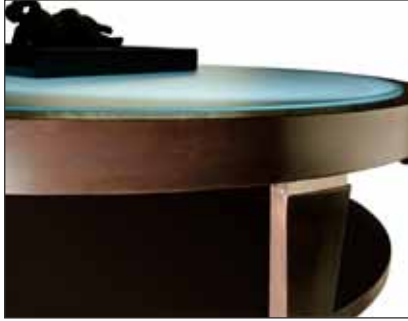

DISCUS OVAL TABLE

DISCUS OVAL TABLE

TOP VIEW

MATERIALS:

maple with
dark ebony stain

crème lacquer

sky etched glass

* other materials available

The dark ebony stained solid maple Discus Oval Table is shown with crème lacquer details and a colored etched glass inset top. Wood top and other glass tops available.

T-1