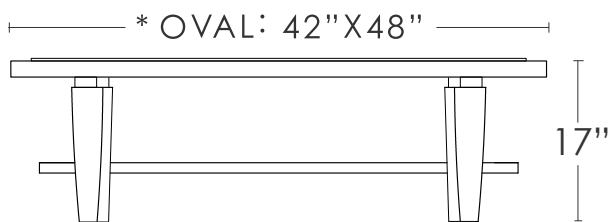

DISCUS OVAL TABLE

DISCUS OVAL TABLE

TOP VIEW

MATERIALS:

maple with
dark ebony stain

crème lacquer

sky etched glass

* other materials available

The dark ebony stained solid maple Discus Oval Table is shown with crème lacquer details and a colored etched glass inset top. Wood top and other glass tops available.

T-1