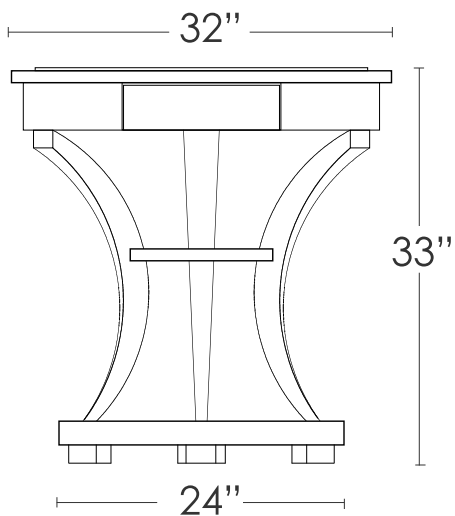

CORSET GALLERY TABLE

CORSETT GALLERY TABLE

MATERIALS:

maple with
dark ebony stain

crème etched glass

* other materials available

Circular maple table with dark ebony stain: etched glass inset top optional; one drawer on upper part; small circular shelf at center and cut out at base; supported by three curved legs.