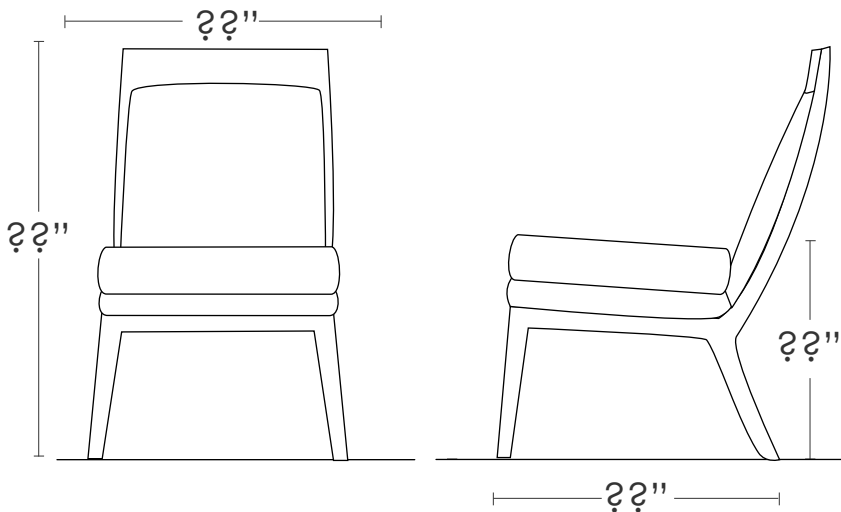

CATHEDRA CHAIR

CATHEDRA CHAIR

MATERIALS:

Maple with
 aniline dye

Shown in

* Available in various aniline dye colors or wood stains

* Upholstered seat C.O.M or C.O.L.

S-