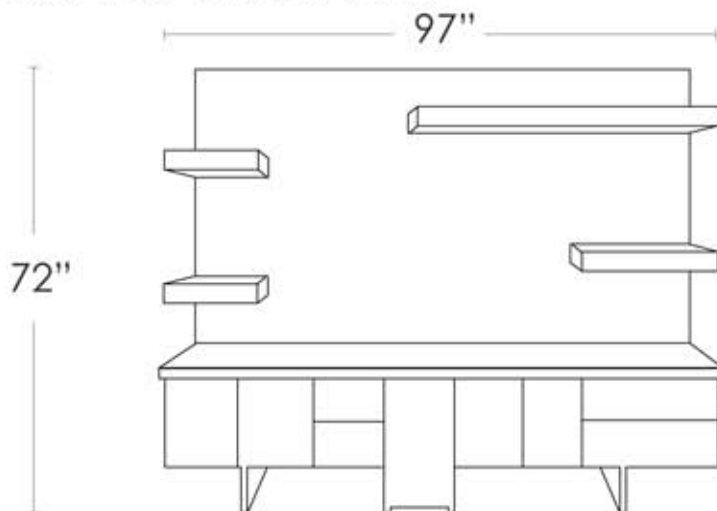

ARTFUL WALL UNIT

ARTFUL WALL UNIT

MATERIALS:

White Lacquer

- * Available in various aniline dye colors or wood stains
- * Custom sizes available

Cantilevered shelves, hidden lighting and white lacquer finish showcase the shelves, giving air and lightness to the large unit's mass. Behind closed doors, speakers, outlets and electronics are all strategically situated for ease of use, peak performance and enjoyment without ever being visible.