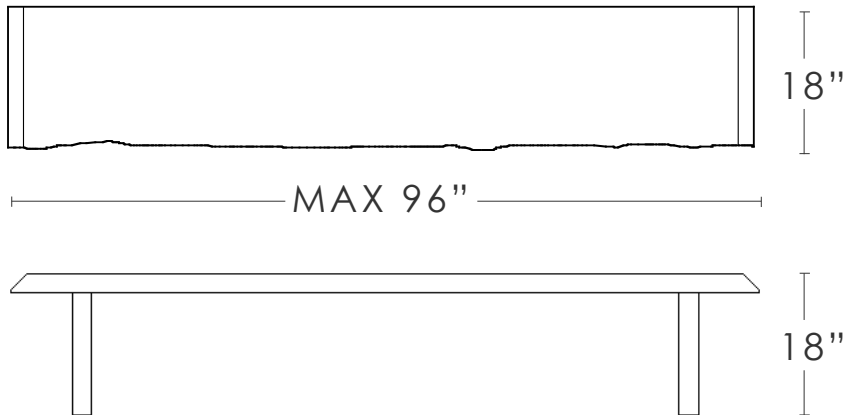

AEON BENCH

AEON BENCH

MATERIALS:

claro walnut with
 clear semi-gloss finish

* other woods available

Natural claro walnut bench featuring both living and finished edges; bench sizes are available up to 96" long; each bench will be uniquely different dependent upon the character of every wood slab.