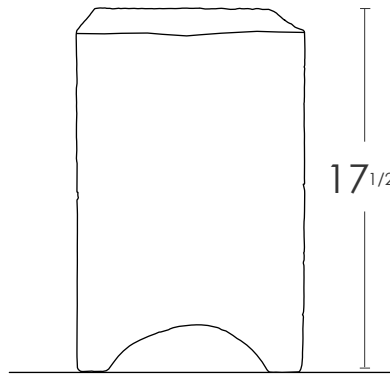

SCULPTED STOOL

SCULPTED STOOL

17"

17 1/2"

11"

MATERIALS:

Douglas Fir

Ebony accents

* One of a kind

Recycled solid Douglas Fir square or rectangular stool with arched legs and Ebony butterflies

S-20