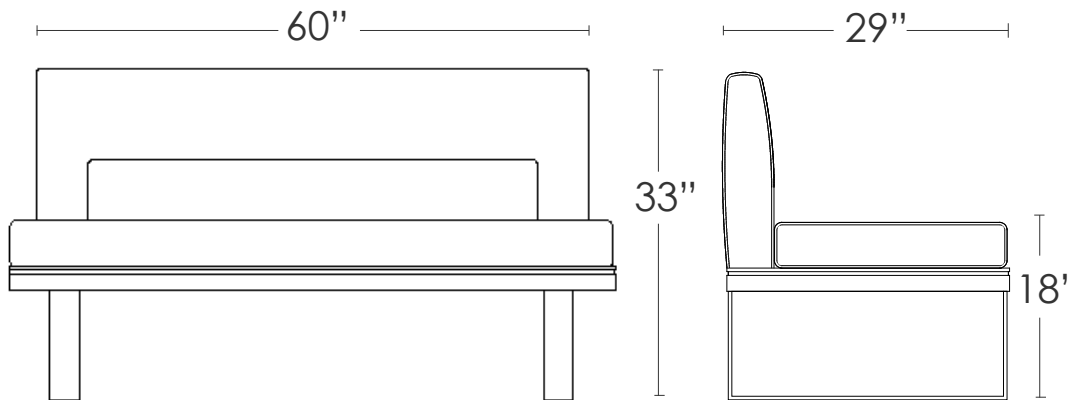

# SKYLINE BENCH

SKYLINE BENCH

MATERIALS:

dark finish walnut

- \* fabric & leather C.O.M
- \* other materials available

Walnut base with stainless steel detail; mirror polished stainless steel sled base; back with leather wrap; seat cushion with fabric wrap.