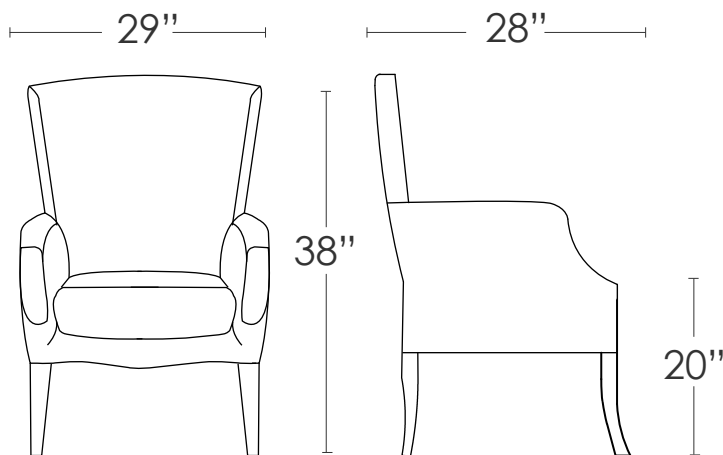

ORION CHAIR

ORION CHAIR

MATERIALS:

Maple legs stained walnut
COM upholstery

- * fabric/contrast welting C.O.M.
- * other materials available

Our Orion Club Chair has a gracefully cut arm with a tight fitted, tailored back. It compliments our Olympia Chaise and is available in COM or COL and any wood stain on the solid maple legs. Other sizes available.

S-18