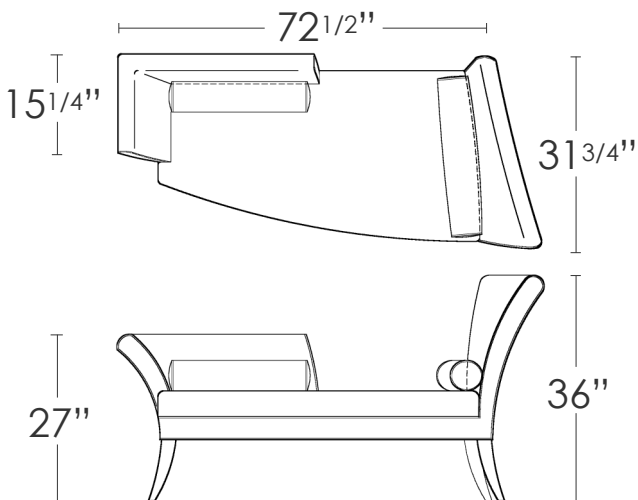

OLYMPIA CHAISE

OLYMPIA CHAISE

MATERIALS:

Maple legs stained walnut
COM upholstery

* fabric C.O.M.

* other materials available

Our Olympia Chaise has a gracefully curved arm panel and snug cornered end with slender legs giving it a sense of lightness. The accent rolled pillows are a perfect compliment.

S-6