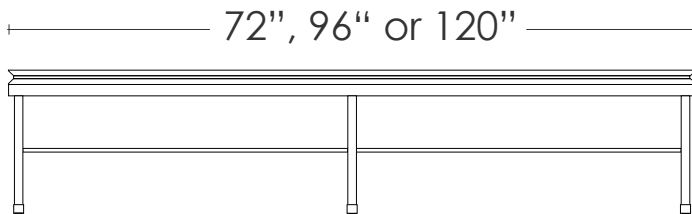

LUXE SOFA-TABLE

*available in other lengths

MATERIALS:

* other materials available

This exquisite table features a handsome Macassar ebony inlay top with a walnut and polished chrome frame and sophisticated crème hi-gloss lacquer edges.

T-3