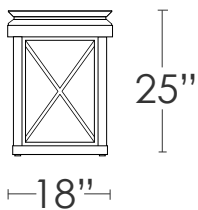

LUXE SOFA-TABLE

*available in other lengths