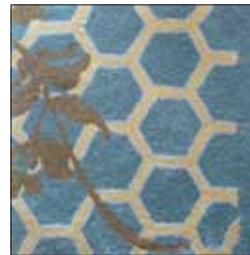

LOTUS FLUSH

COLORWAYS

BOULDER

DANISH MORNING

MEDITERANIAN

PACIFIC

COLORWAY: DANISH MORNING

SIZE: 3'X8'6"

*colors may vary

*available in several colors and other rug sizes

MATERIALS:

100% Semi Worsted New Zealand wool H450 weight with latex backing. Cut and loop pile with pencil carvings.

The bold Lotus rugs cleverly combine cut and loop, high and low pile in distinct color combinations for a dynamic and harmonious composition. The Lotus runner is hand tufted by experienced craftsmen that bring tradition and originality to this contemporary rug. Slight variations in color and design are normal. Our Rug Recycling Initiative applies to all dps rugs.