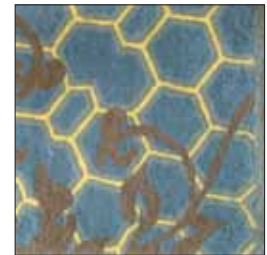

LOTUS FLUSH

COLORWAYS

BOULDER

DANISH MORNING

MEDITERANIAN

PACIFIC

COLORWAY: DANISH MORNING

SIZE: 3'X8'6"

*colors may vary

*available in several colors and other rug sizes

MATERIALS:

100% Semi Worsted New Zealand wool H450 weight with latex backing. Cut and loop pile with pencil carvings.

The bold Lotus rugs cleverly combine cut and loop, high and low pile in distinct color combinations for a dynamic and harmonious composition. The Lotus runner is hand tufted by experienced craftsmen that bring tradition and originality to this contemporary rug. Slight variations in color and design are normal. Our Rug Recycling Initiative applies to all dps rugs.