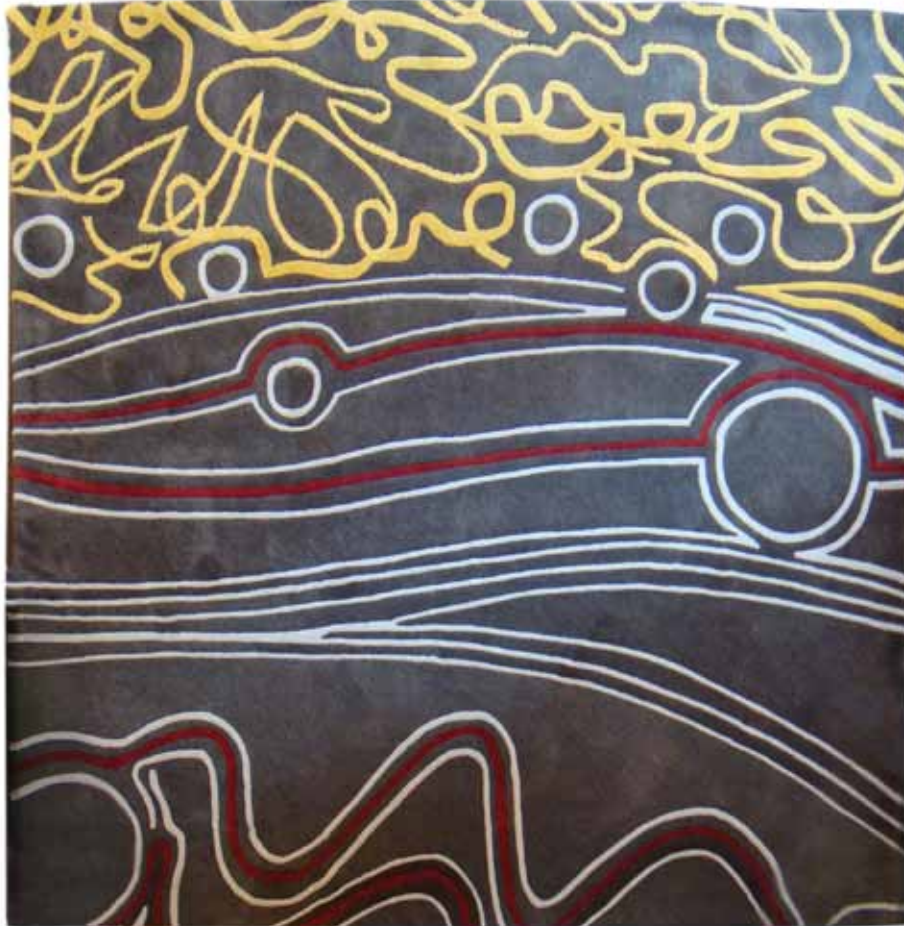

CONTINUUM AREA RUG

COLORWAYS

VINEYARD