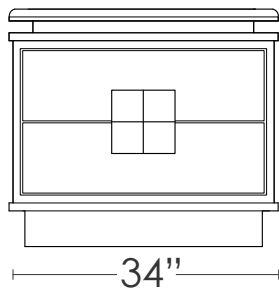

CONCAVE CHEST

CONCAVE CHEST

top view

34"

27"

23"

MATERIALS:

lemon
aniline-dyed sycamore