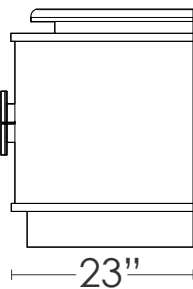

CONCAVE CHEST

CONCAVE CHEST

top view

34"

27"

23"

MATERIALS:

lemon
aniline-dyed sycamore

white lacquer

* other materials available

The sensational concave curved front chest takes center stage with its Lemon aniline-dyed sycamore and white lacquer finishes. This sister chest to the Concave Armoires comes with two drawers or doors. The attention to details such as found in the dramatic drawer pulls make this a contemporary masterpiece. Other heights available upon request.