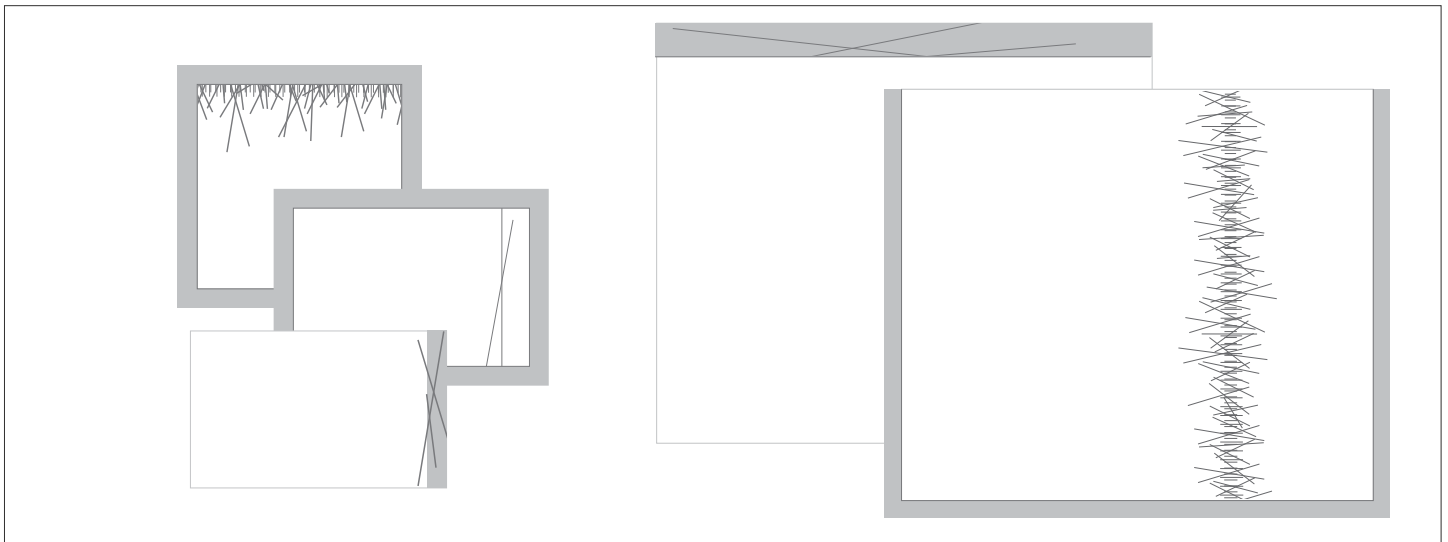

CAELUM/LINENS

COLORWAY: BLACK MOON

*Other colors available. Contact us for information and ordering inquiries

Crafted with luxurious Italian fabrics, our Caelum linens and towels are strikingly asymmetric and contemporary. The geometric design is offered in 12 distinct color combinations with the flexibility to modify them. Each set is made-to-order establishing these linens a one-of-a-kind luxurious masterpiece.