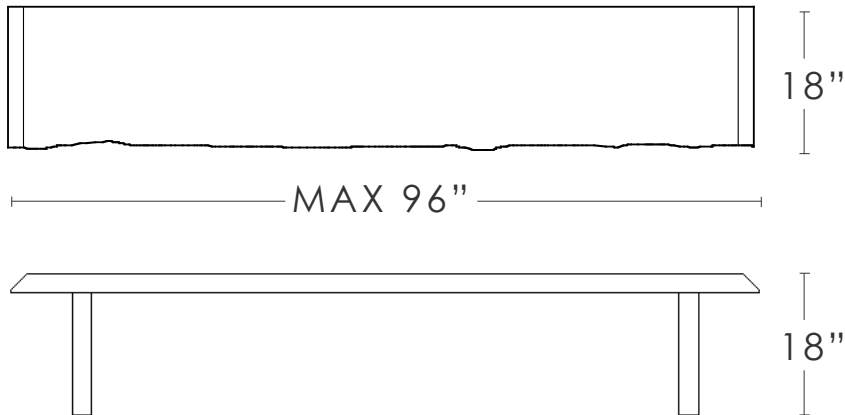

AEON BENCH

AEON BENCH

MATERIALS:

claro walnut with
 clear semi-gloss finish

* other woods available

Natural claro walnut bench featuring both living and finished edges; bench sizes are available up to 96" long; each bench will be uniquely different dependent upon the character of every wood slab.