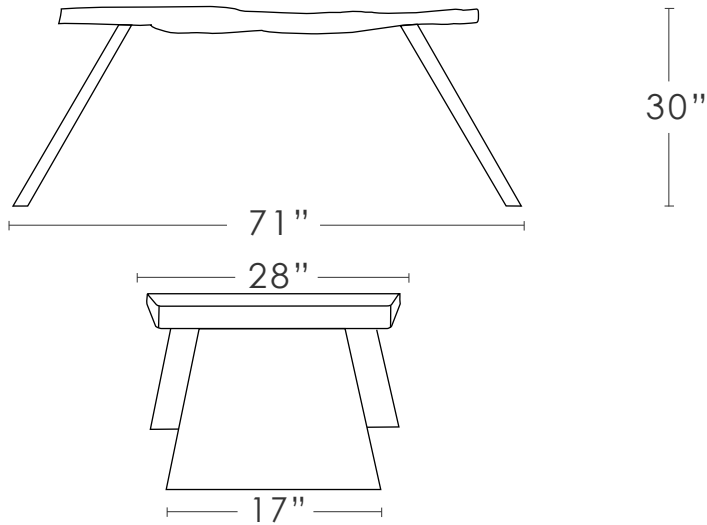

## MATERIALS:

Curly maple with  
clear semi-gloss finish

Curly maple desk features both living and finished edges. Each desk will be uniquely different dependent upon the character of every wood slab.

\* other woods available