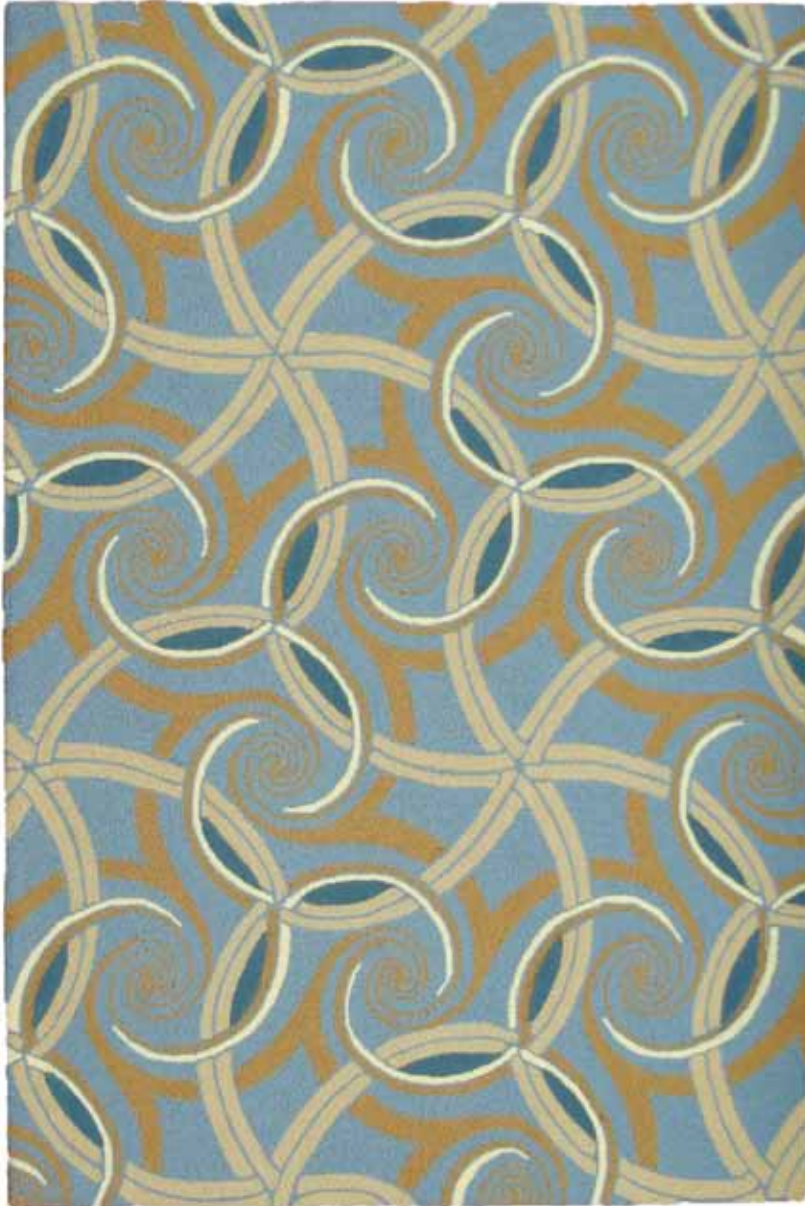

## COLORWAYS

VANILLA PARFAIT

AUTUMN

WINTER

SPRING

VANILLA

CHOCOLATE

### COLORWAY: SUMMER

### SIZE: 3'X8'6"

\*colors may vary

\*available in several colors and other rug sizes

### MATERIALS:

100% Semi Worsted New Zealand wool H450 weight with latex backing. Cut and loop pile with pencil carvings.

The Swirl SM rugs feature an even surface of loop pile with plush cut pile accents with an all over motion effect. Made from the highest quality wool, the Aspen runner is hand tufted by experienced craftsmen that bring tradition and originality to this contemporary rug. Slight variations in color and design are normal. Our Rug Recycling Initiative applies to all dps rugs.