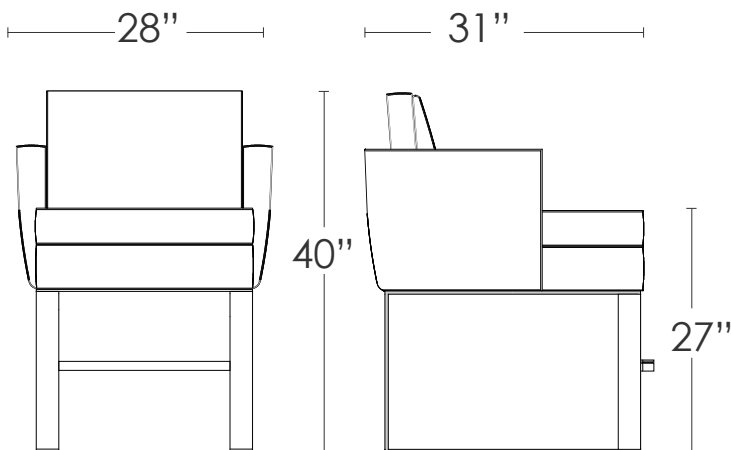

SKYLINE BAR CHAIR

SKYLINE BAR CHAIR

MATERIALS:

Ebonized Mahogany

- * fabric/contrast welting C.O.M.
- * other materials available

Mirror polished stainless steel frame and sled base with solid ebonized mahogany front legs; mirror polished stainless steel foot rest over ebonized mahogany; knife edged loose pillow at back; fixed seat cushion; also available in 24", 27" or 30" seat height.

S-4