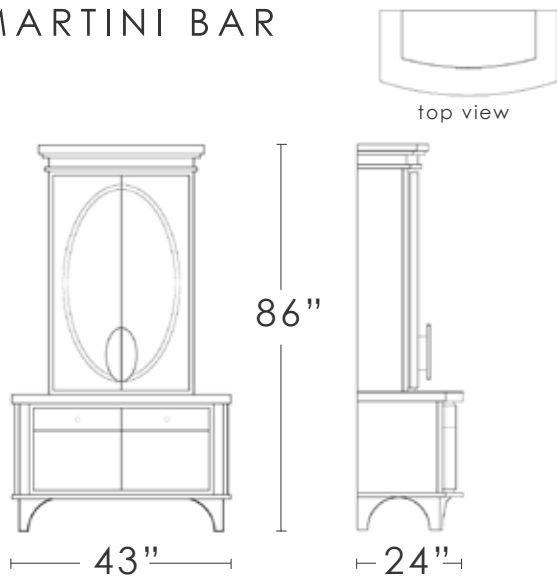

MARTINI BAR

MARTINI BAR

MATERIALS:

walnut

burl cut walnut
crotch veneer

brown lacquer

creme lacquer

* other materials available

A modern classic, timeless dry bar with curved front; solid walnut case with book-matched walnut burl veneer drawers below; displayed lacquer pulls on the top doors which open to display a mirrored back cabinet with fixed glass shelves.