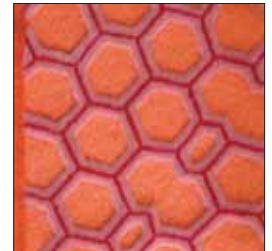

HEXAGON MUTATION

COLORWAYS

DANISH MORNING

FROST

SAMSARA

YUMA

COLORWAY: DANISH MORNING

SIZE: 8'x10'

*colors may vary

*available in several colors and other rug sizes

MATERIALS:

100% Semi Worsted New Zealand wool H450 weight with latex backing.

The Hexagon Mutation rug cleverly combines cut and loop pile in distinct color combinations for a dynamic and harmonious composition. Hexagon Mutation is hand tufted by experienced craftsmen that bring tradition and originality to this contemporary rug. Slight variations in color and design are normal. Our Rug Recycling Initiative applies to all dps rugs.