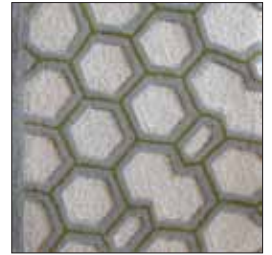

HEXAGON MUTATION

COLORWAYS

DANISH MORNING

FROST

SAMSARA

YUMA

COLORWAY: DANISH MORNING

SIZE: 8'x10'

*colors may vary

*available in several colors and other rug sizes

MATERIALS:

100% Semi Worsted New Zealand wool H450 weight with latex backing.

The Hexagon Mutation rug cleverly combines cut and loop pile in distinct color combinations for a dynamic and harmonious composition. Hexagon Mutation is hand tufted by experienced craftsmen that bring tradition and originality to this contemporary rug. Slight variations in color and design are normal. Our Rug Recycling Initiative applies to all dps rugs.