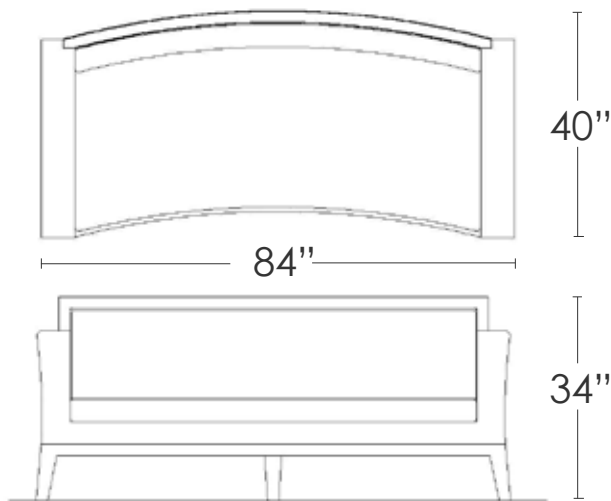

DARIO CURVE SOFA

CURVE SOFA

MATERIALS:

Maple With Dark Walnut Finish

- * fabric C.O.M.
- * throw pillows N.I.C.
- * other woods available

The Dario Sofa features a dynamic curved seat and back with a dark walnut-stained frame and legs, includes a loose seat cushion and double welt around the frame.