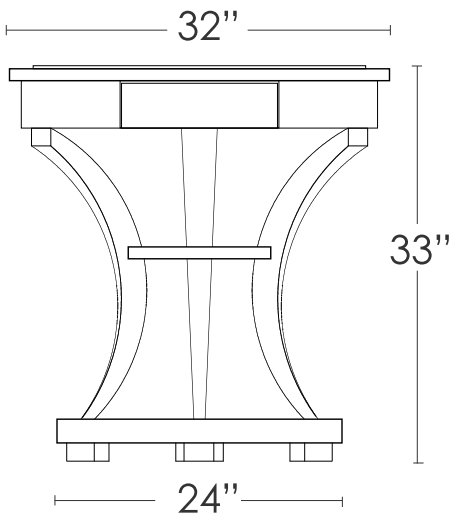

# CORSET GALLERY TABLE

## MATERIALS:

maple with  
dark ebony stain

creme etched glass

\* other materials available

Circular maple table with dark ebony stain; etched glass top optional; one drawer on upper part; small circular shelf at center and cut out at base; supported by three curved legs.