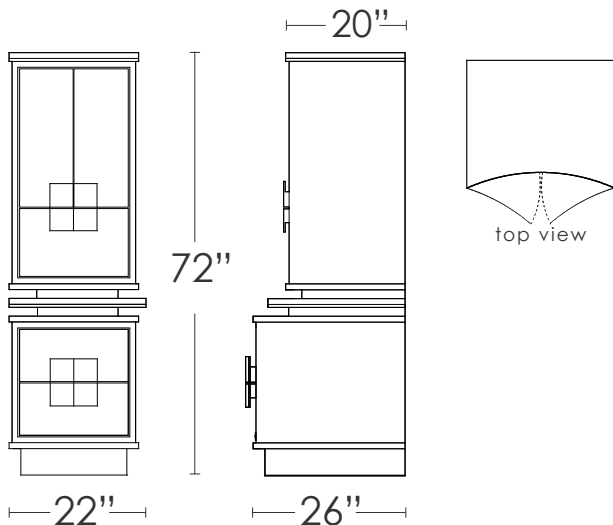

CONCAVE ARMOIRE II

Custom pulls detail

CONCAVE ARMOIRE II

MATERIALS:

cayenne color
aniline-dyed maple

white lacquer

* other materials available

The sensational concave curved front armoire takes center stage with its cayenne aniline-dyed solid maple and white lacquer finishes. Versatile, this cabinet comes with three drawers and adjustable shelves. The attention to details such as found in the dramatic door pulls make this a contemporary masterpiece. Other heights available upon request.