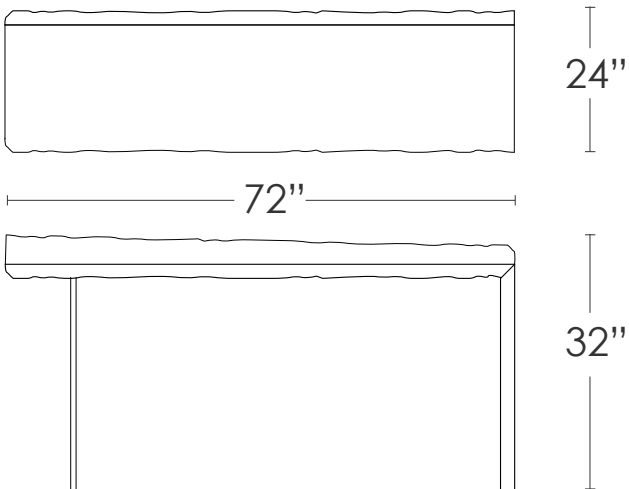

CASCADE CONSOLE

CASCADE CONSOLE

top view

MATERIALS:

curly maple

- * other woods & finishes available
- * dimensions may vary

The Cascade Console table features a natural finished top and back splash which cascade down to the floor in minimalist fashion, supported by one glass leg. Each table will be unique to the character of the wood selected; featuring living and finished edges, walnut bow-ties and possible knots and cracks bearing the natural features of the wood. Shown here in curly maple with an Ultra-Clear glass support.