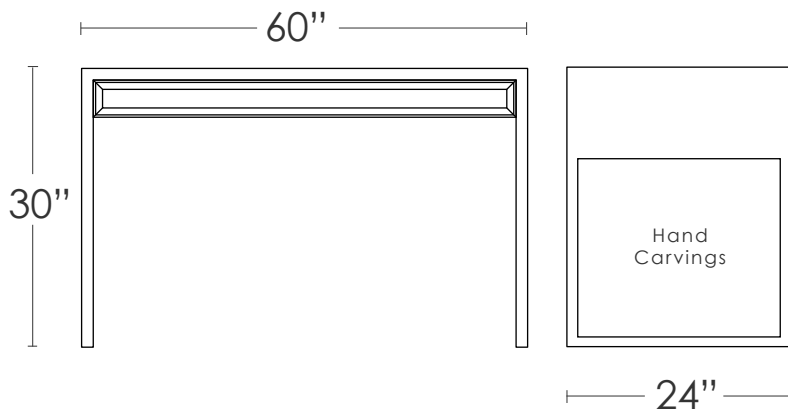

SHADOW DESK

SHADOW DESK

MATERIALS:

Maple with
aniline dye

Shown in Platinum

- * Available in various aniline dye colors or wood stains
- * Available with solid wood top
- * Other cut-out patterns available, see our armless chair collection
- * Custom sizes available

The Shadow Table is presented with a glass top and a leather lined drawer. End panels shown in Aspen cut-out design.

T-9