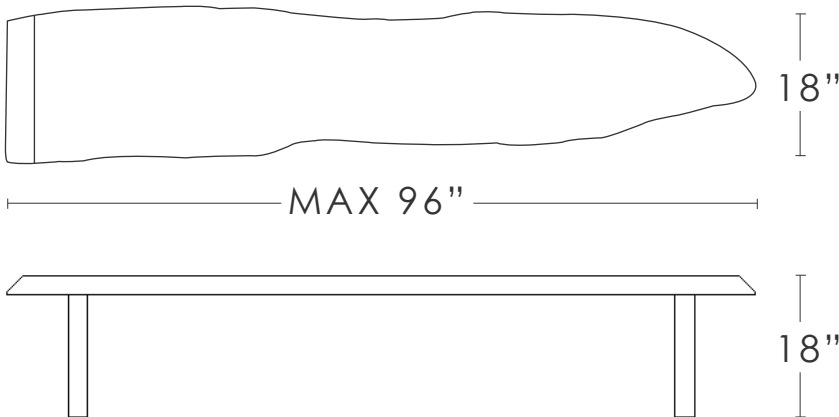

AEON BENCH

AEON BENCH

MATERIALS:

bastone walnut with
 clear semi-gloss finish

* other woods available

Natural bastone walnut bench featuring both living and finished edges; bench sizes are available up to 96" long; each bench will be uniquely different dependent upon the character of every wood slab.