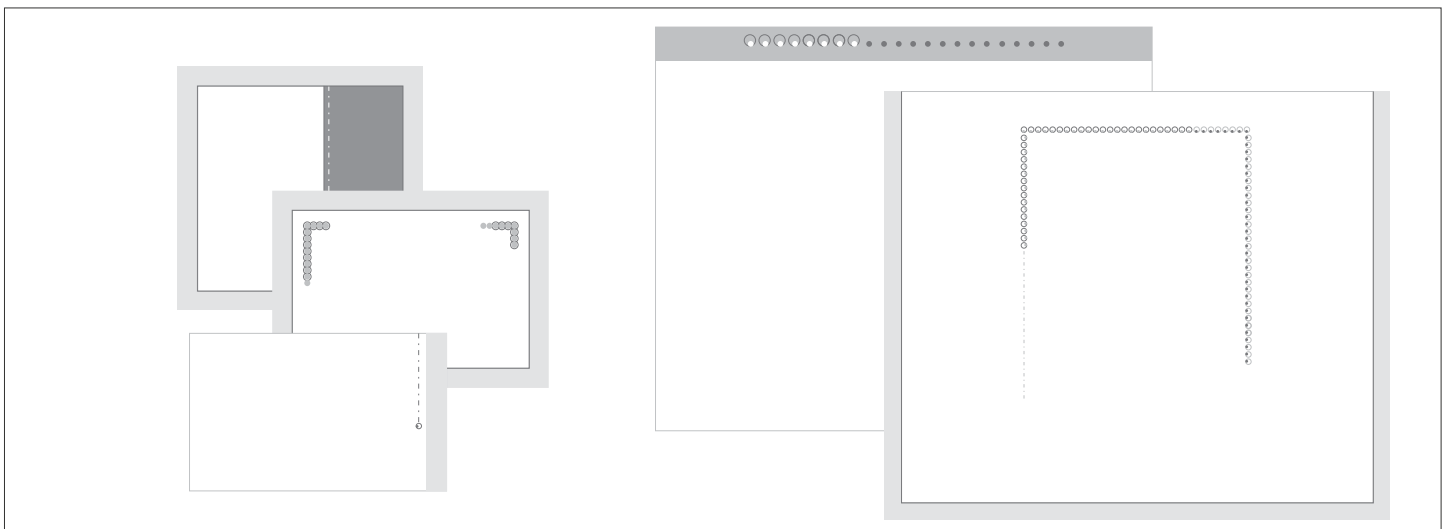

PAVO/LINENS

COLORWAY: NADIR

*Other colors available. Contact us for product information and ordering inquiries

Crafted with luxurious Italian fabrics, our Indus linens and towels are delicately balanced between contemporary and the traditional. The geometric design is offered in 12 distinct color combinations with the flexibility to modify them. Each set is made-to-order establishing these linens a one-of-a-kind luxurious masterpiece.