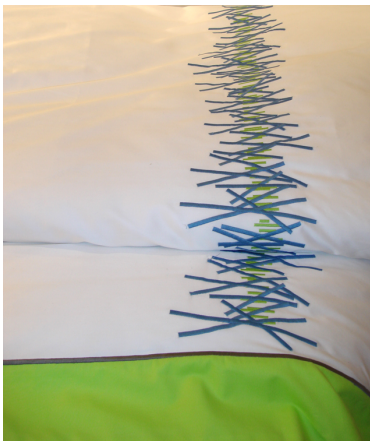

CAELUM/LINENS

COLORWAY: BLACK MOON

* other colors available
 ask a representative