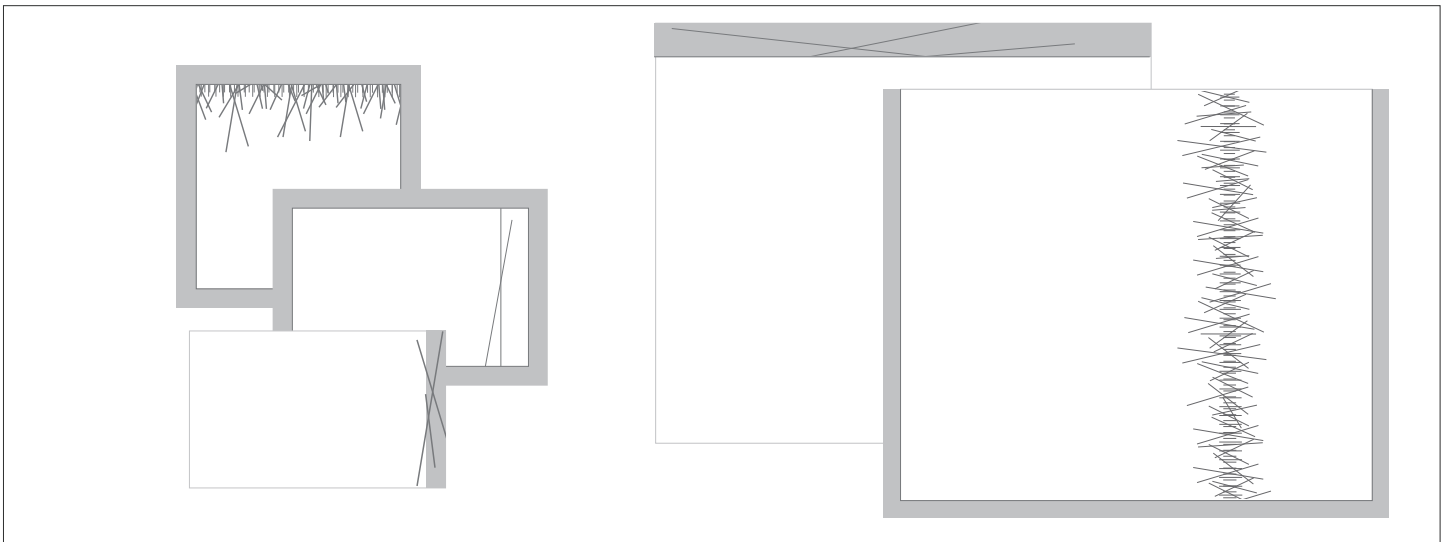

CAELUM/LINENS

COLORWAY: BLACK MOON

* other colors available
 ask a representative