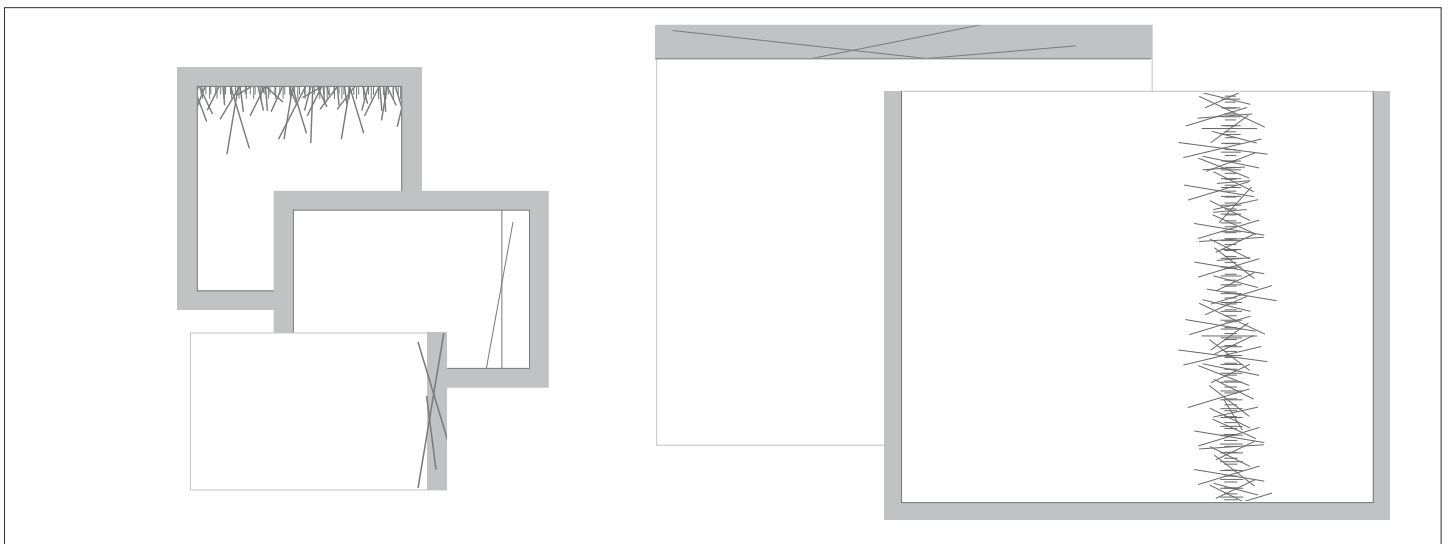

CAELUM/LINENS

COLORWAY: BLACK MOON

* other colors available
ask a representative

L-5