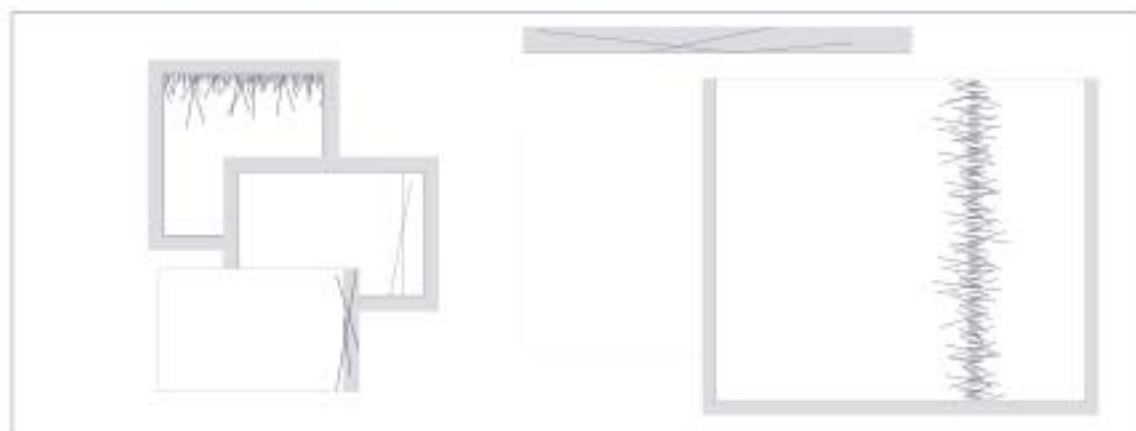

# CAELUM/LINENS

COLORWAY: BLACK MOON

\* other colors available  
ask a representative