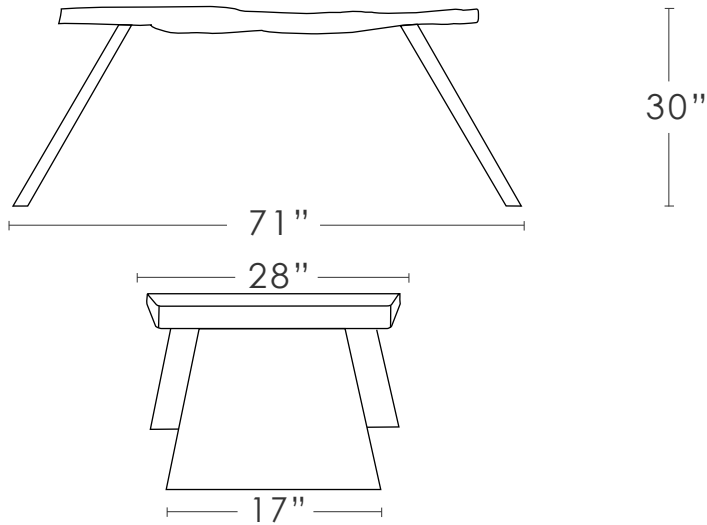

WOODLANDS DESK

WOODLANDS DESK

MATERIALS:

Curly maple with
clear semi-gloss finish

Curly maple desk features both living and finished edges. Each desk will be uniquely different dependent upon the character of every wood slab.