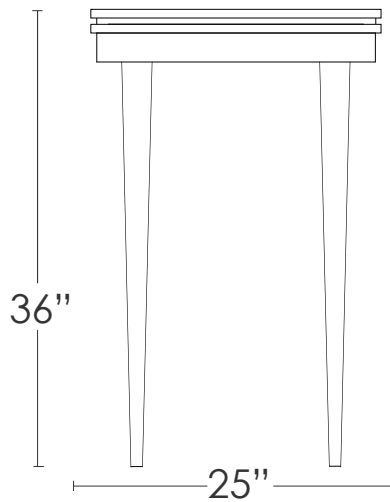

OTTO HIGH TABLE

OTTO TABLE

Top view

19"

36"

25"

MATERIALS:

walnut

walnut burl

* other woods available

Available in two versions; Shown here in the taller version, the table is walnut with distinct triangular legs; a walnut burl inlaid top with a cream lacquer reveal and is offered as a flip top table/ottoman.