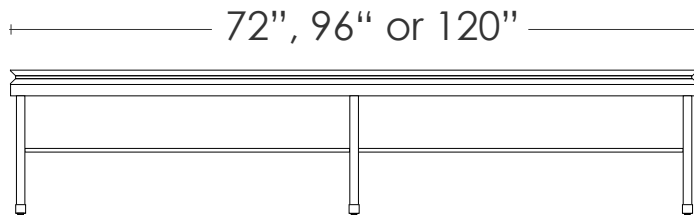

LUXE SOFA-TABLE

LUXE SOFA-TABLE

*available in other lengths

MATERIALS:

walnut

macassar ebony

crème lacquer

* other materials available

This exquisite table features a handsome Macassar ebony inlay top with a walnut and polished chrome frame and sophisticated crème hi-gloss lacquer edges.

T-3