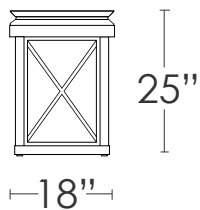

LUXE SOFA-TABLE

*available in other lengths