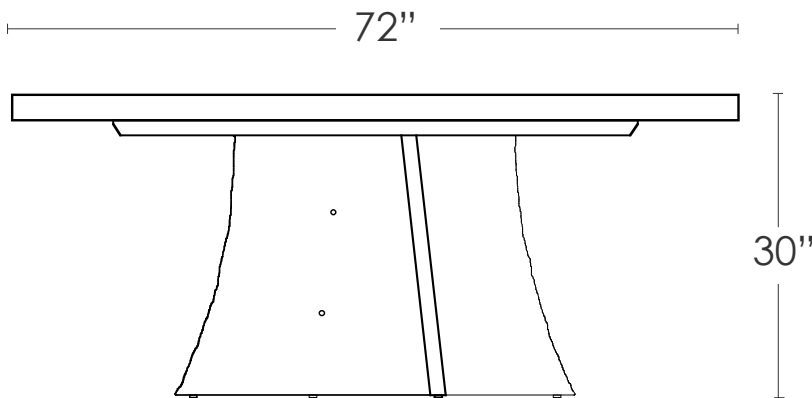

AEON TABLE

MATERIALS:

solid walnut

* other materials available

Solid walnut dining table with live edges of approx. 2.5" thick; two to four pieces top depending on material; sapwood edge base; natural color with hard oil finish.