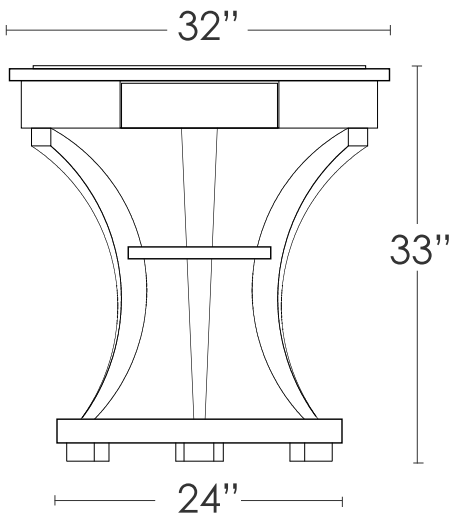

CORSET GALLERY TABLE

CORSETT GALLERY TABLE

MATERIALS:

maple with
dark ebony stain

creme etched glass

* other materials available

Circular maple table with dark ebony stain; etched glass top optional; one drawer on upper part; small circular shelf at center and cut out at base; supported by three curved legs.