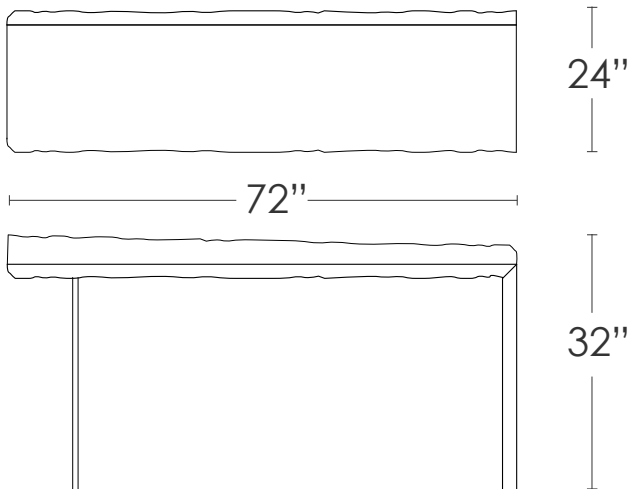

CASCADE CONSOLE

CASCADE CONSOLE

top view

MATERIALS:

curly maple

- * other woods & finishes available
- * dimensions may vary

The Cascade Console table features a natural finished top and back splash which cascade down to the floor in minimalist fashion, supported by one glass leg. Each table will be unique to the character of the wood selected; featuring living and finished edges, walnut bow-ties and possible knots and cracks bearing the natural features of the wood. Shown here in curly maple with an Ultra-Clear glass support.