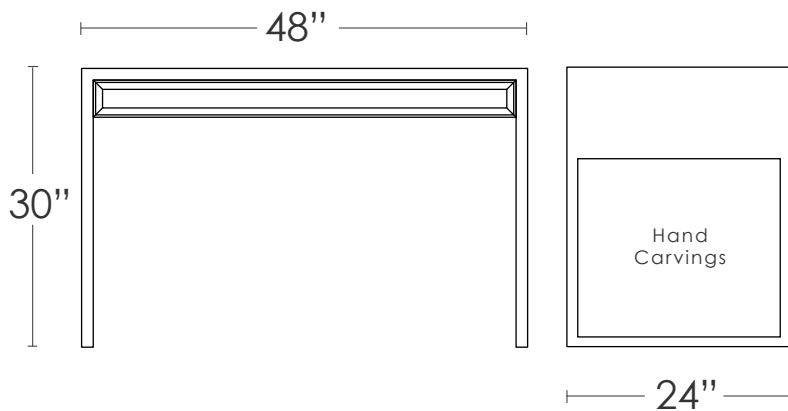

# SHADOW TABLE

## SHADOW TABLE

The Shadow Table is presented with a glass top and a leather lined drawer. End panels shown in Aspen cut-out design.

T-10