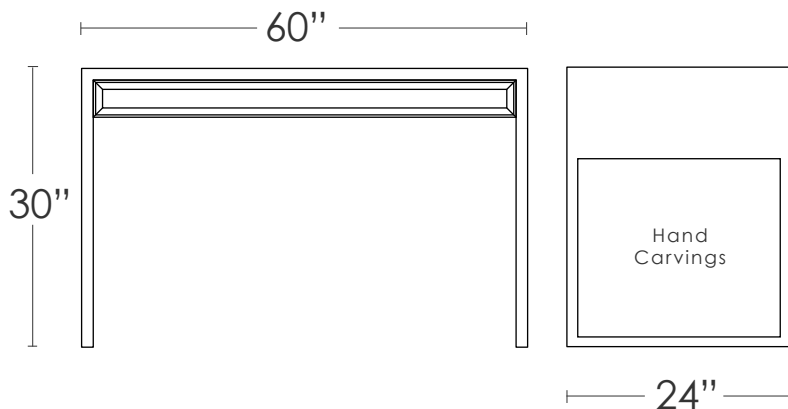

SHADOW DESK

SHADOW DESK

MATERIALS:

Maple with
aniline dye

Shown in Platinum

- * Available in various aniline dye colors or wood stains
- * Available with solid wood top
- * Other cut-out patterns available, see our armless chair collection
- * Custom sizes available

The Shadow Table is presented with a glass top and a leather lined drawer. End panels shown in Aspen cut-out design.

T-9