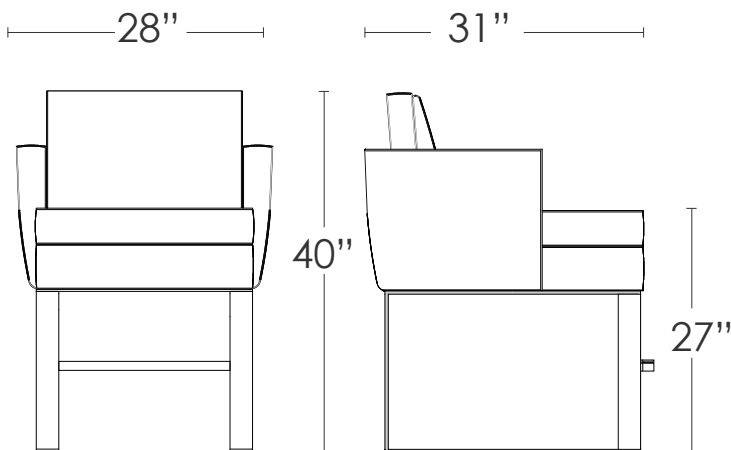

SKYLINE BAR CHAIR

MATERIALS:

Ebonized Mahogany

- * fabric/contrast welting C.O.M.
- * other materials available

Mirror polished stainless steel frame and sled base with solid ebonized mahogany front legs; mirror polished stainless steel foot rest over ebonized mahogany; knife edged loose pillow at back; fixed seat cushion; also available in 24", 27" or 30" seat height.

S-4